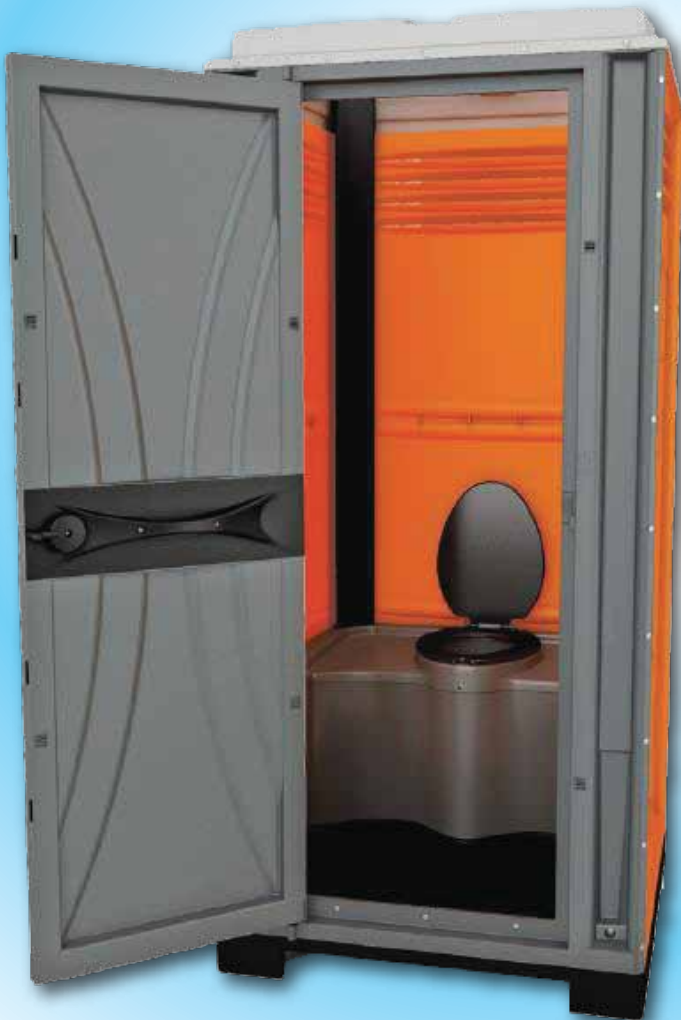

Specifications :

A : Standard device :

1. Sitting type bedpan
2. Toilet paper roll holder + shelf
3. Ventilation shutters
4. Saft door lock
5. Hand wash station

B. Material : HDPE

C. Dimension : lavatory :

Specifications :

A : Standard device :

1. Squatting type bedpan
2. Toilet paper roll holder + shelf
3. Ventilation shutters
4. Saft door lock
5. Hand wash station

B. Material : HDPE

C. Dimension : lavatory :

TopLine was specifically designed to have super-smooth surfaces which makes it easy to wash; the walls are assembled using an overlapping system, hiding the rivets for better security and practicality, making the interior well-finished and done with care.

Features :

- High keystone skybox roof for the maximum light.
- Cooling fans and build in light box
- Nice interior design
- Large size and tougher.
- Mounted mirror
- Floor operated Flush pump
- Hand wash station